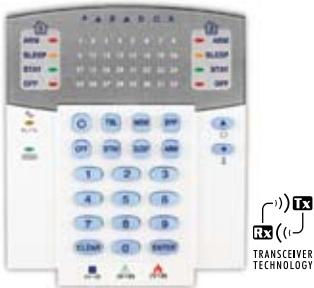

Wireless security:

With Magellan you can provide your home with maximum security without the hassle of tearing holes in your wall, running wires or paying for expensive installations. The convenience of a wireless security system also means your system can always move with you, so you can secure your apartment or condo even if you plan on buying something else later.

Avoiding false alarms:

Most false alarms result from errors that occur from security system owners using over-complicated keypads. The keypads that accompany your Magellan system have been designed with this major obstacle in mind, and as a result, provide you with guidance and one-touch button ease of use.

MG32LRF
32-Zone Wireless LED
Keypad Module